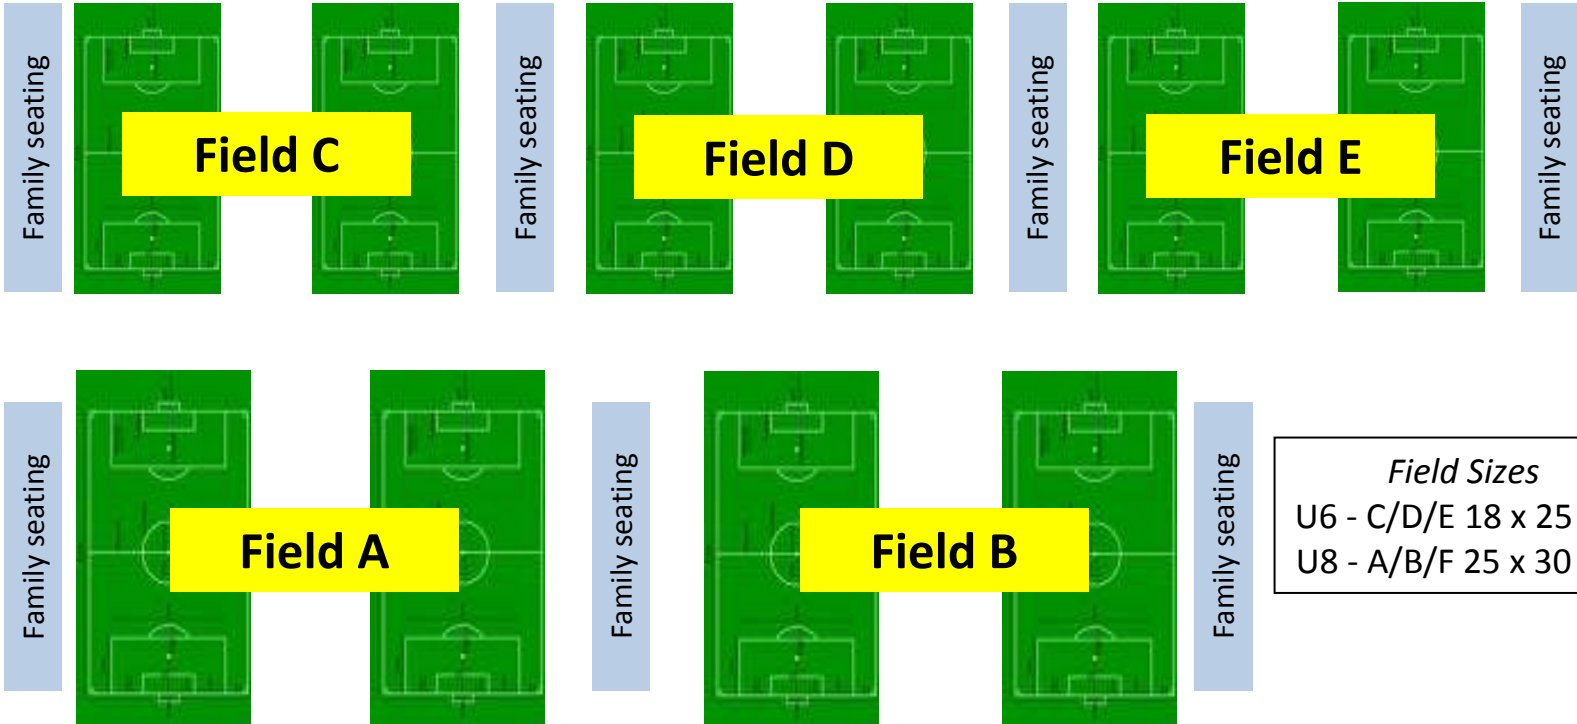

McGrath Elementary School
Handicap and League Official Parking
ONLY

Storage Bin

Ridge

Field Sizes
U6 - C/D/E 18 x 25 yds
U8 - A/B/F 25 x 30 yds

Family seating

Field F

Family seating

Family seating

Field C

Family seating

Field D

Family seating

Field E

Family seating

Family seating

Field A

Family seating

Field B

Family seating

Baseball

Baseball

Forest Grove Middle School – Family Parking